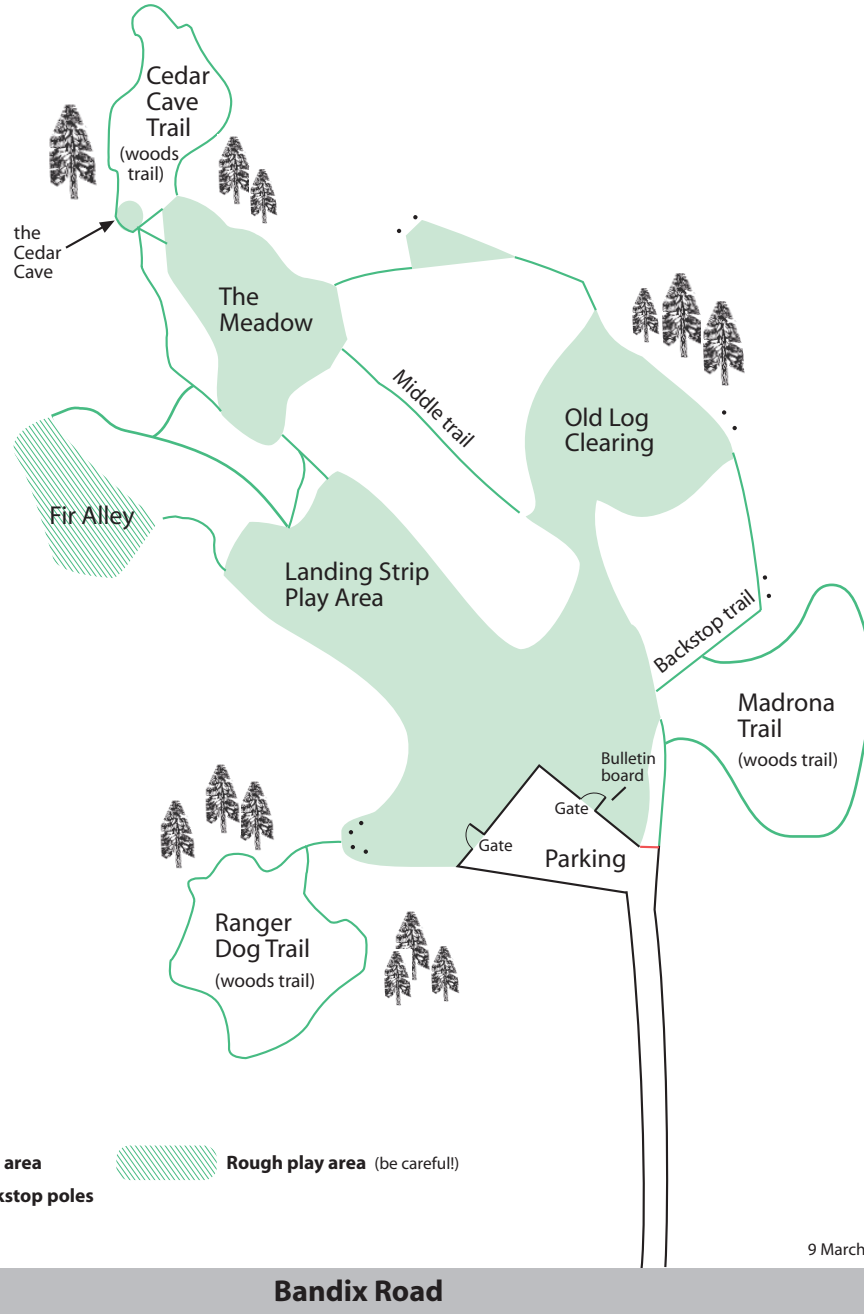

# TRAILS AND PLAY AREAS

*A little history:* Formed in 2003 when the city of Tacoma closed public access to the Tacoma Narrows Airport landing buffer (which had been an unofficial off-leash exercise area for more than 10 years), KDP sought an alternative site for an *official* off-leash dog park. Early contacts with Pierce County officials were discouraging, so founder Stan Stearns approached Kitsap County. Out of that discussion came the possibility of utilizing the Bandix Road site. Negotiations resulted in the creation of a non-profit corporation, a written agreement with the county, and months of hard work to prepare the park for its July 3, 2004 opening.