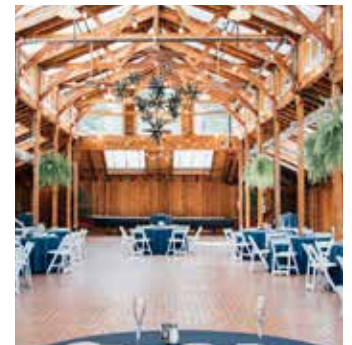

For more information please go to visitkitsap.com/plan-your-event and visitkitsap.com/weddings. You may also send email: info@visitkitsap.com